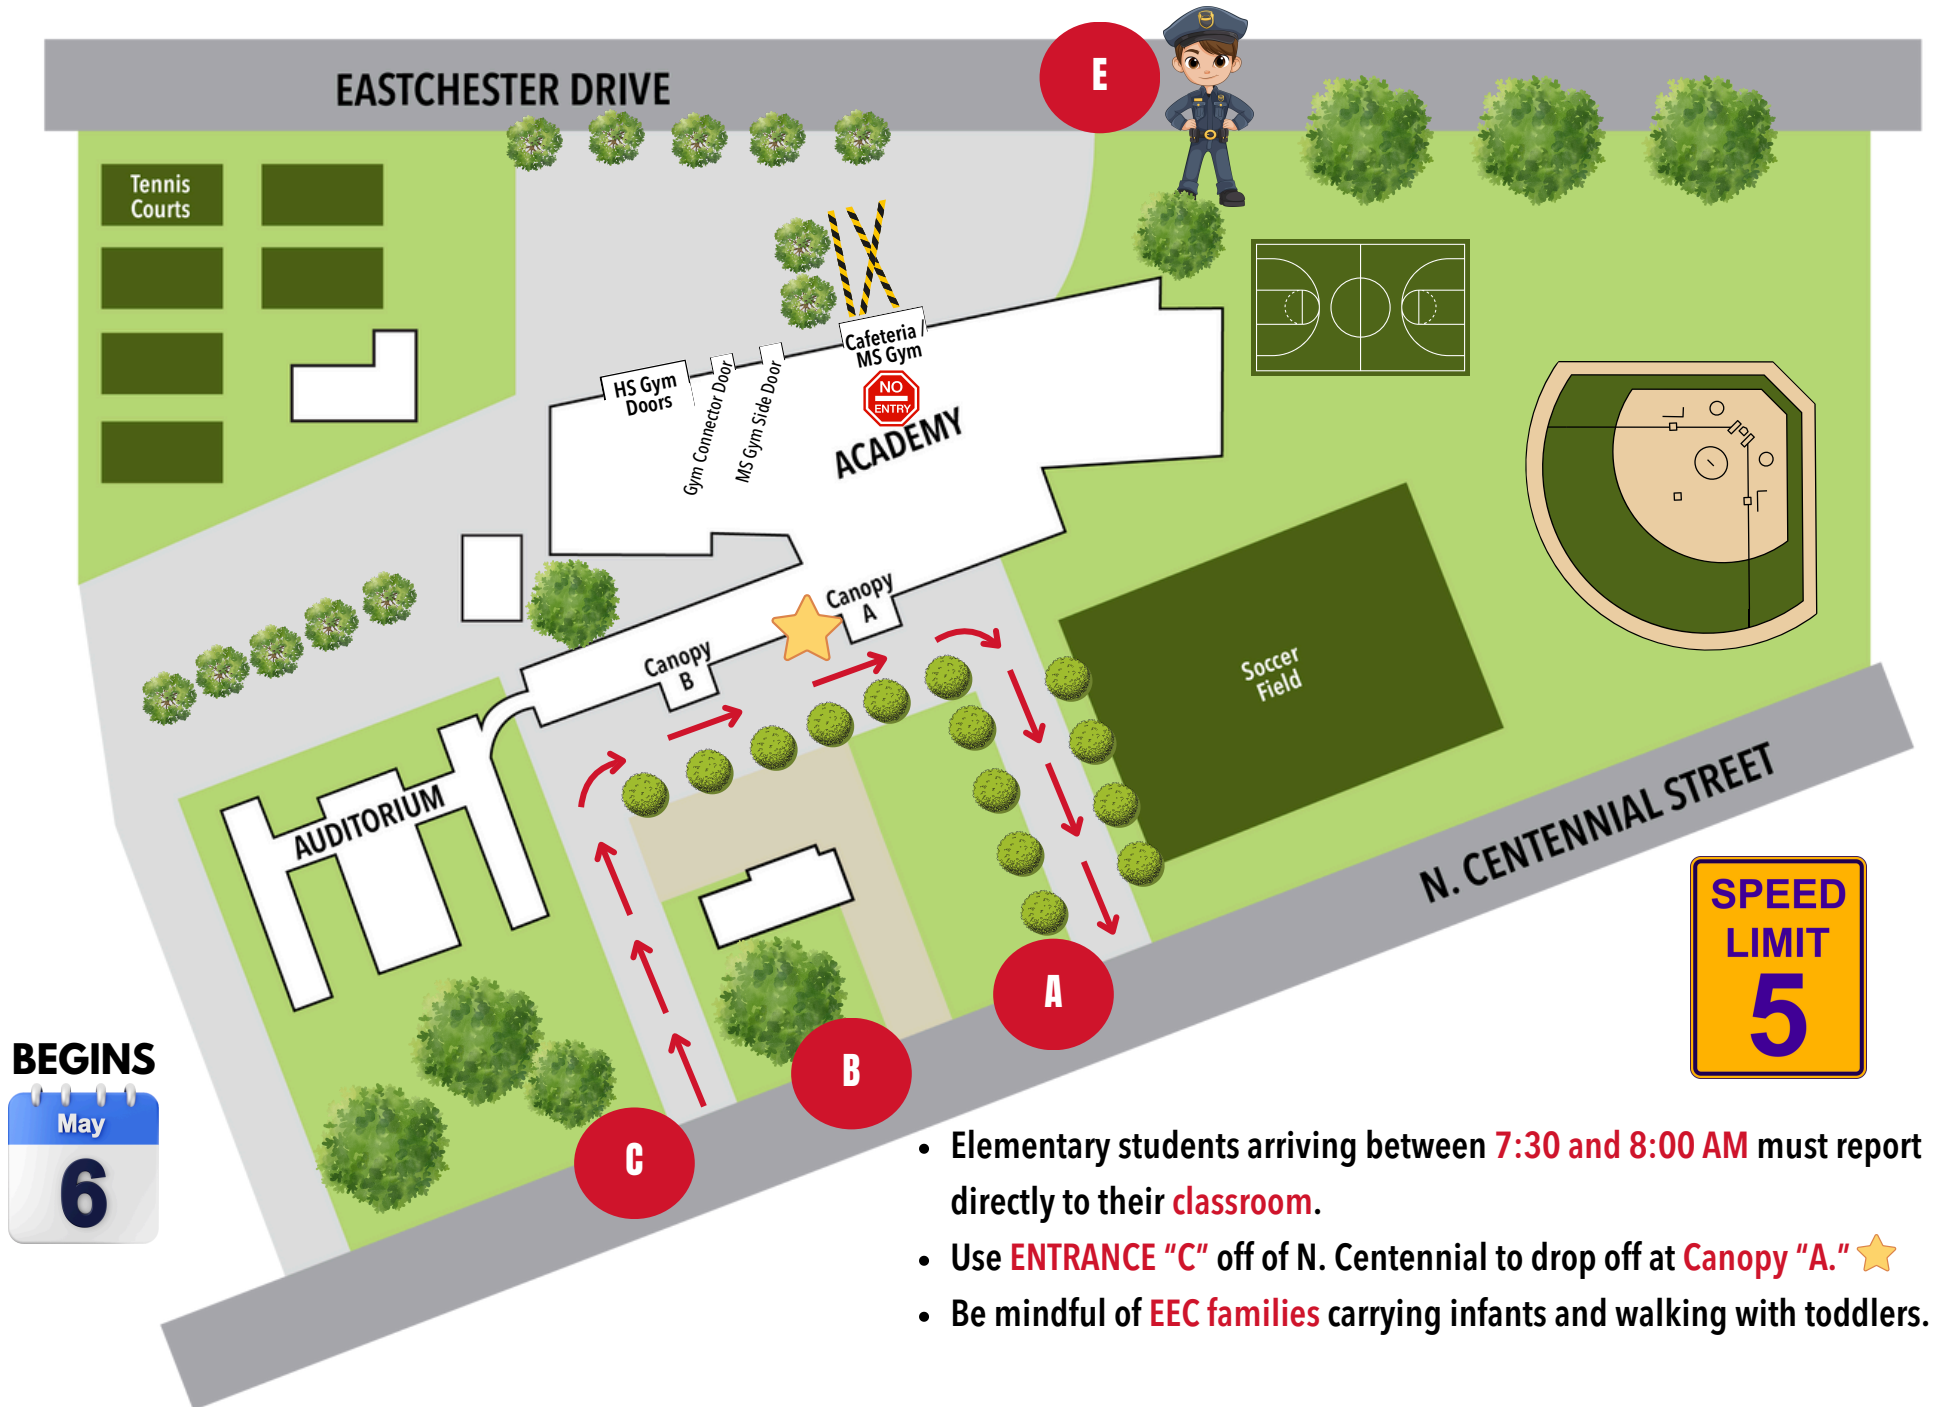

ELEMENTARY ARRIVAL - 7:30 to 8:00 AM

BEGINS

- Elementary students arriving between 7:30 and 8:00 AM must report directly to their **classroom**.
- Use **ENTRANCE "C"** off of N. Centennial to drop off at **Canopy "A."** ★
- Be mindful of **EEC families** carrying infants and walking with toddlers.